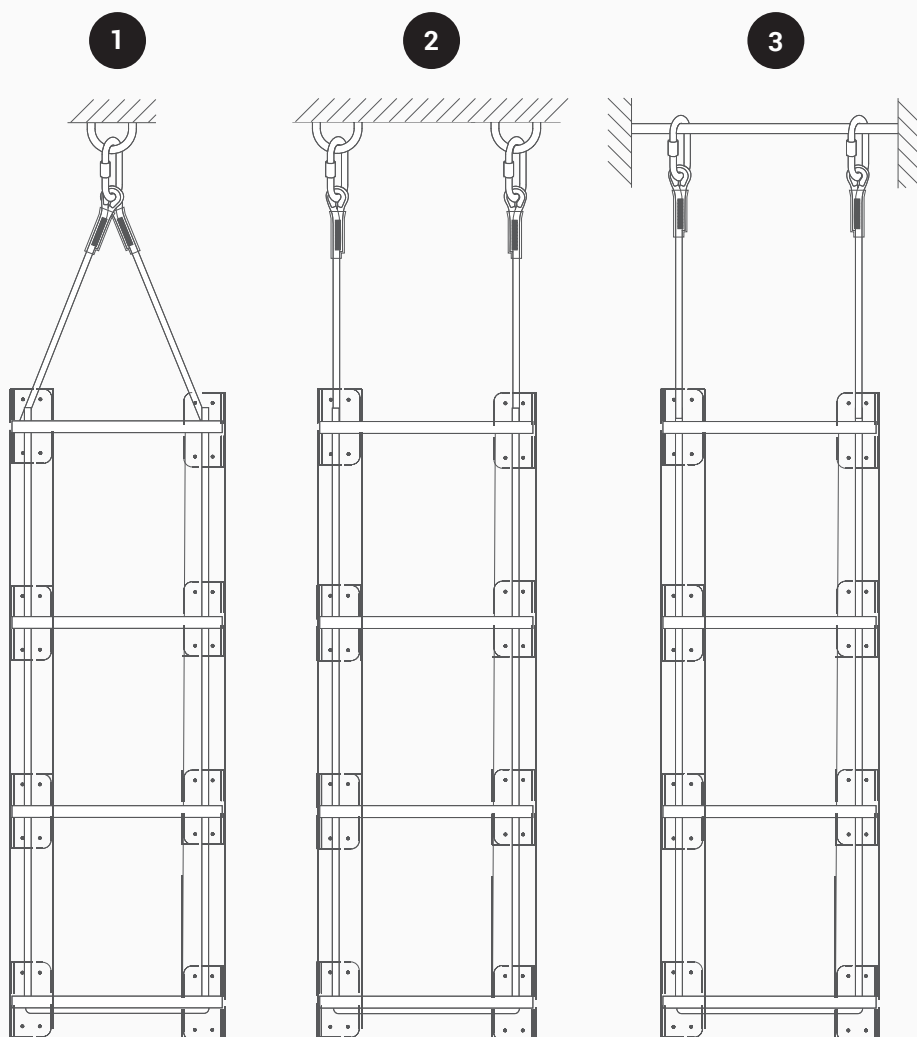

# Roof ladder with polyester rope DL015

PN-83/W-52501 - point 8

Made  
in Poland

Material: rope - polyester  $\varnothing$  8 mm  
steps - aluminium  
mountings - galvanized steel, rubber - EPDM

Dimensions: width - 310 mm  
distance between steps - 310 mm

Weight: 1 m - 2,5 kg

*DL015 03 - 3 m*

*DL015 05 - 5 m*

## Methods of ladder attachment